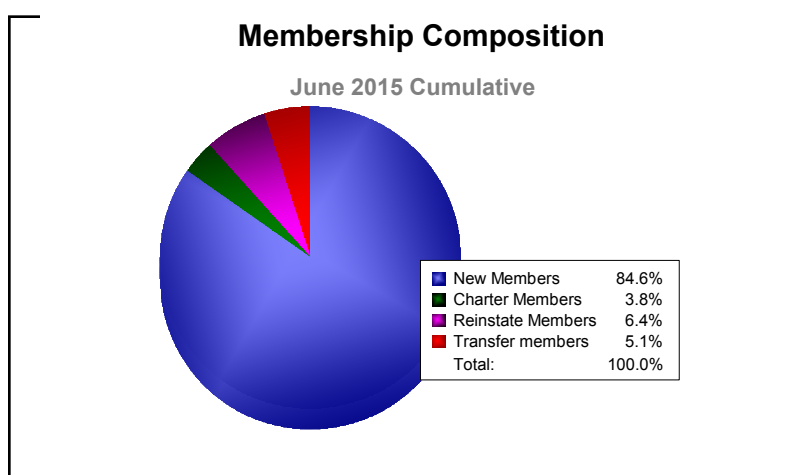

Year	New Clubs	Dropped Clubs	Gain/ Loss Clubs	New Members	Charter Members	Reinstate Members	Transfer Members	Total Member Added	Total Members Dropped	Gain/ Loss Members
2010-2011	0	-2	-2	62	0	6	5	73	-122	-49
2011-2012	1	-1	0	60	21	4	1	86	-95	-9
2012-2013	0	-3	-3	60	0	4	8	72	-120	-48
2013-2014	3	0	3	55	61	5	5	126	-86	40
2014-2015	0	-1	-1	66	3	5	4	78	-120	-42
<b>Average</b>	<b>1</b>	<b>-1</b>	<b>-1</b>	<b>61</b>	<b>17</b>	<b>5</b>	<b>5</b>	<b>87</b>	<b>-109</b>	<b>-22</b>