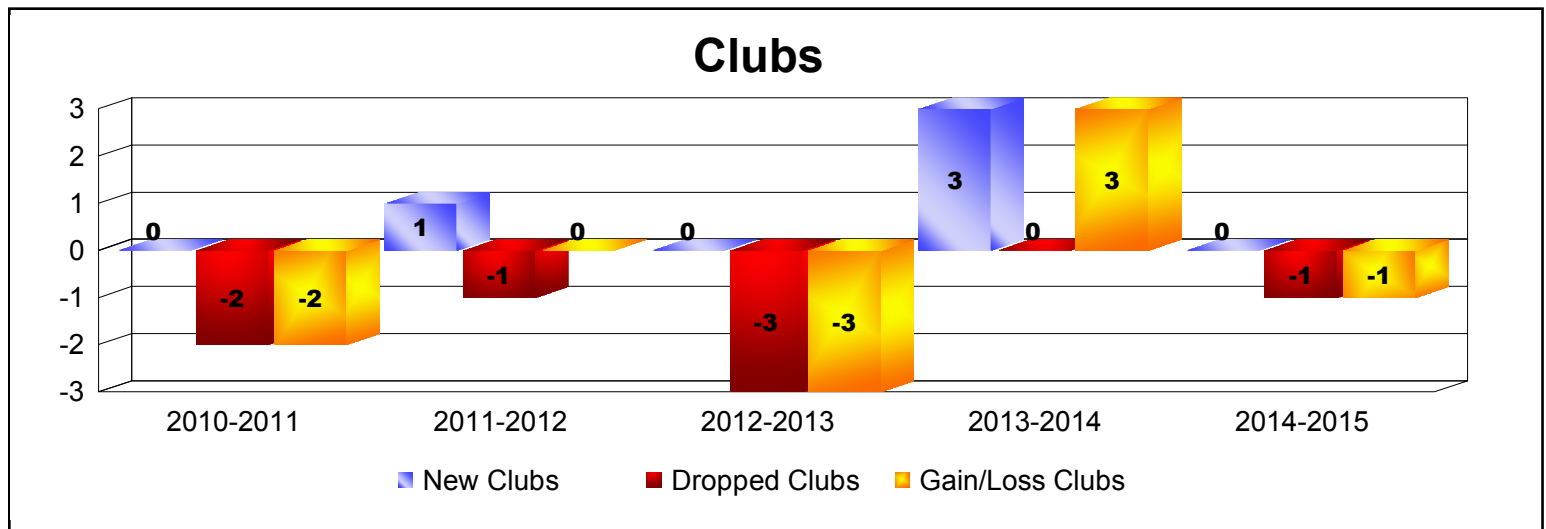

Year	New Clubs	Dropped Clubs	Gain/ Loss Clubs	New Members	Charter Members	Reinstate Members	Transfer Members	Total Member Added	Total Members Dropped	Gain/ Loss Members
2010-2011	0	-2	-2	62	0	6	5	73	-122	-49
2011-2012	1	-1	0	60	21	4	1	86	-95	-9
2012-2013	0	-3	-3	60	0	4	8	72	-120	-48
2013-2014	3	0	3	55	61	5	5	126	-86	40
2014-2015	0	-1	-1	66	3	5	4	78	-120	-42
<b>Average</b>	<b>1</b>	<b>-1</b>	<b>-1</b>	<b>61</b>	<b>17</b>	<b>5</b>	<b>5</b>	<b>87</b>	<b>-109</b>	<b>-22</b>

Year	New Clubs	Dropped Clubs	Gain/ Loss Clubs	New Members	Charter Members	Reinstate Members	Transfer Members	Total Member Added	Total Members Dropped	Gain/ Loss Members
2010-2011	0	0	0	1	0	0	0	1	0	1
2011-2012	0	0	0	6	0	0	0	6	-7	-1
2012-2013	0	0	0	1	0	0	0	1	-3	-2
2013-2014	0	0	0	2	0	1	0	3	-2	1
2014-2015	0	0	0	1	0	0	1	2	-4	-2
<b>Average</b>	<b>0</b>	<b>0</b>	<b>0</b>	<b>2</b>	<b>0</b>	<b>0</b>	<b>0</b>	<b>3</b>	<b>-3</b>	<b>-1</b>