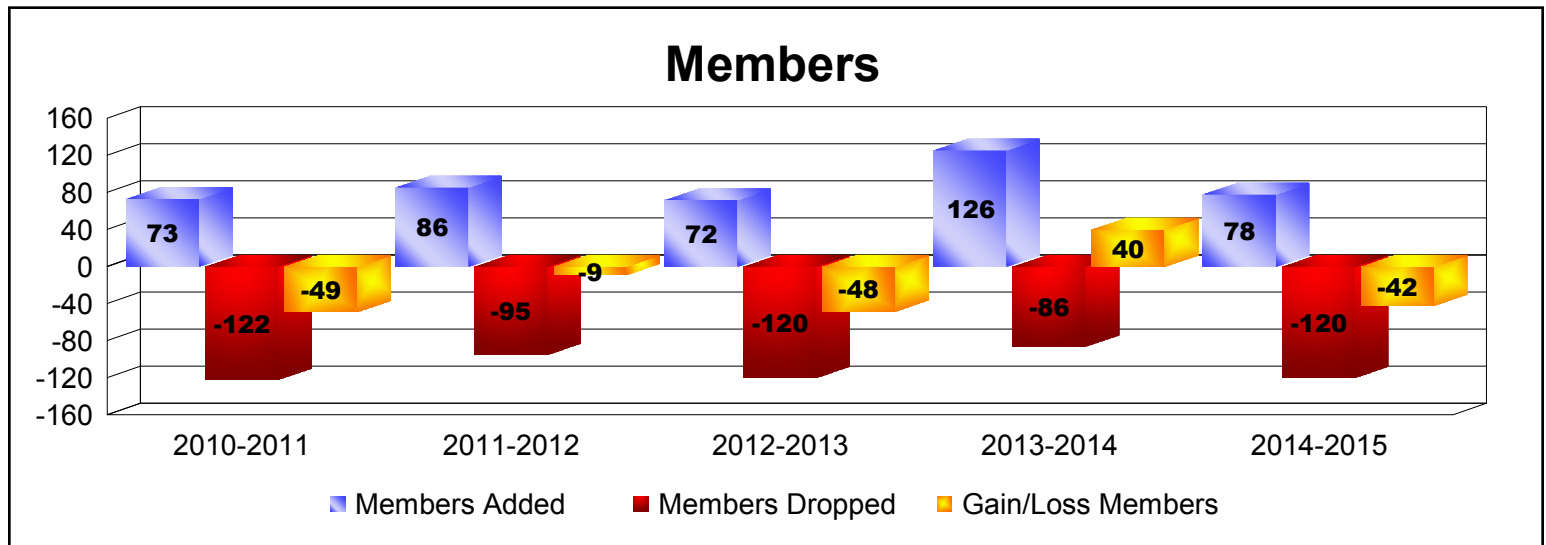

Year	New Clubs	Dropped Clubs	Gain/ Loss Clubs	New Members	Charter Members	Reinstate Members	Transfer Members	Total Member Added	Total Members Dropped	Gain/ Loss Members
2010-2011	0	-2	-2	62	0	6	5	73	-122	-49
2011-2012	1	-1	0	60	21	4	1	86	-95	-9
2012-2013	0	-3	-3	60	0	4	8	72	-120	-48
2013-2014	3	0	3	55	61	5	5	126	-86	40
2014-2015	0	-1	-1	66	3	5	4	78	-120	-42
<b>Average</b>	<b>1</b>	<b>-1</b>	<b>-1</b>	<b>61</b>	<b>17</b>	<b>5</b>	<b>5</b>	<b>87</b>	<b>-109</b>	<b>-22</b>

Year	New Clubs	Dropped Clubs	Gain/ Loss Clubs	New Members	Charter Members	Reinstate Members	Transfer Members	Total Member Added	Total Members Dropped	Gain/ Loss Members
2010-2011	0	0	0	1	0	0	0	1	0	1
2011-2012	0	0	0	6	0	0	0	6	-7	-1
2012-2013	0	0	0	1	0	0	0	1	-3	-2
2013-2014	0	0	0	2	0	1	0	3	-2	1
2014-2015	0	0	0	1	0	0	1	2	-4	-2
<b>Average</b>	<b>0</b>	<b>0</b>	<b>0</b>	<b>2</b>	<b>0</b>	<b>0</b>	<b>0</b>	<b>3</b>	<b>-3</b>	<b>-1</b>