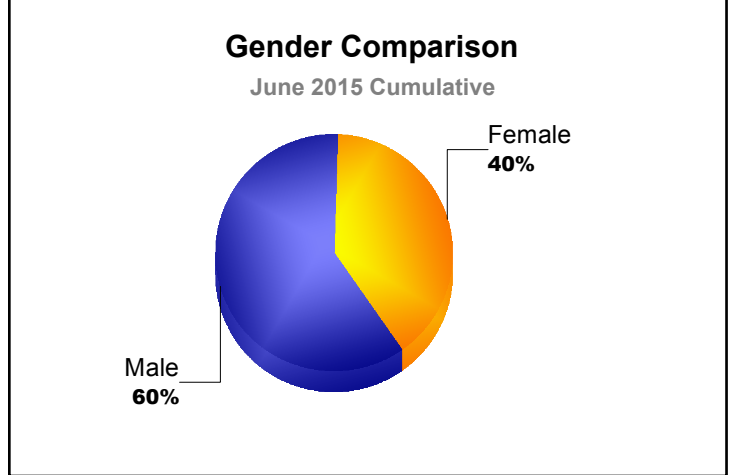

Year	New Clubs	Dropped Clubs	Gain/ Loss Clubs	New Members	Charter Members	Reinstate Members	Transfer Members	Total Member Added	Total Members Dropped	Gain/ Loss Members
2010-2011	0	-2	-2	62	0	6	5	73	-122	-49
2011-2012	1	-1	0	60	21	4	1	86	-95	-9
2012-2013	0	-3	-3	60	0	4	8	72	-120	-48
2013-2014	3	0	3	55	61	5	5	126	-86	40
2014-2015	0	-1	-1	66	3	5	4	78	-120	-42
<b>Average</b>	<b>1</b>	<b>-1</b>	<b>-1</b>	<b>61</b>	<b>17</b>	<b>5</b>	<b>5</b>	<b>87</b>	<b>-109</b>	<b>-22</b>